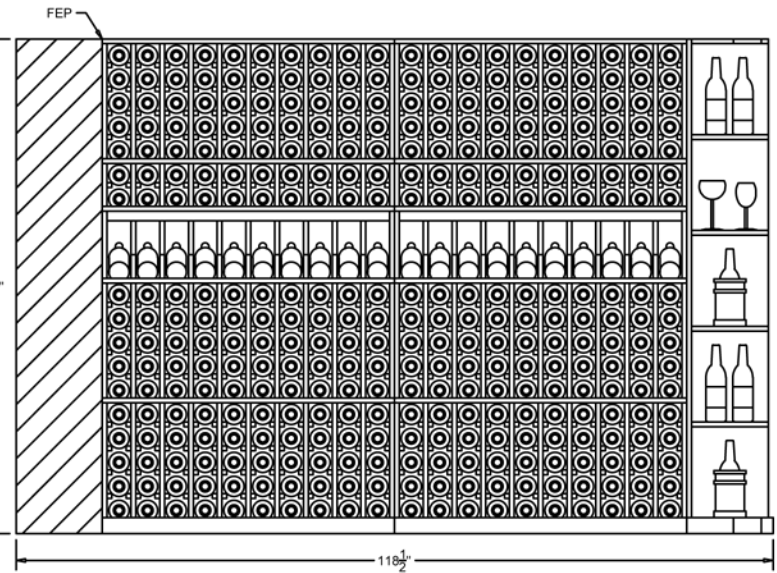

ELEVATION -A-

ELEVATION -B-

85 INDUSTRIAL PARK DRIVE
DOVER, NH 03820
P 603-285-0400 F 603-285-0420