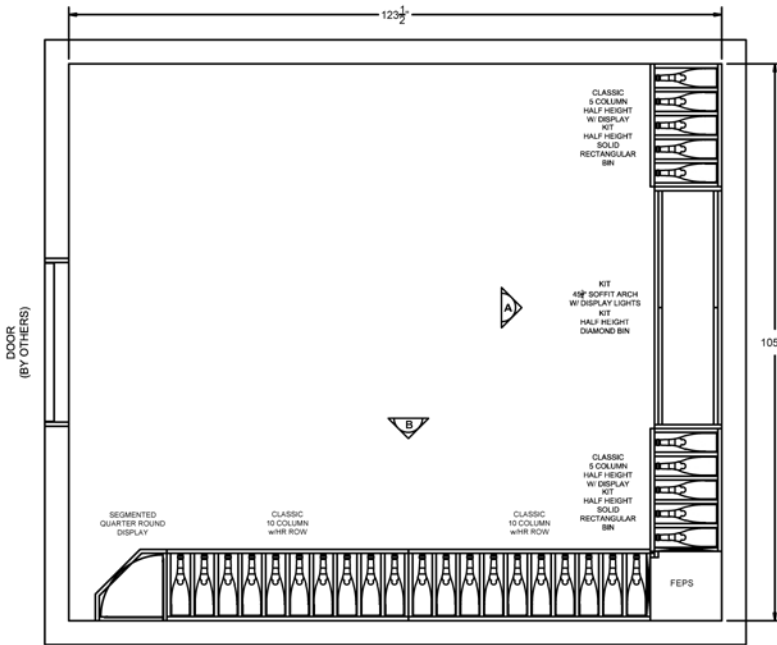

ELEVATION -A-

ELEVATION -B-

85 INDUSTRIAL PARK DRIVE
DOVER, NH 03820
P 603-285-0400 F 603-285-0420