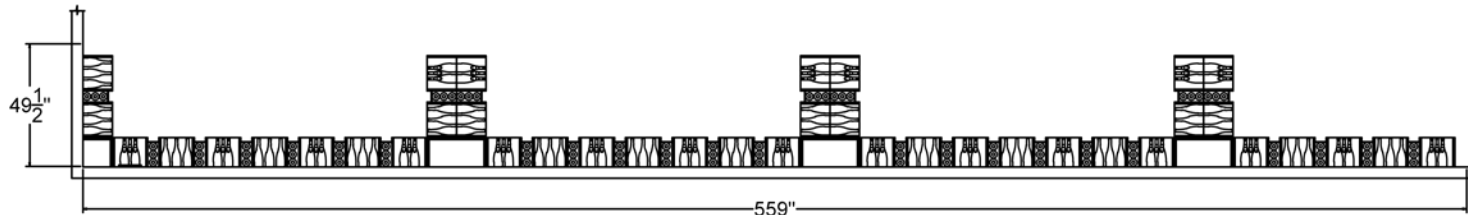

ELEVATION -A-

ELEVATION -B-

ELEVATION -C-  
-E- IS MIRROR

ELEVATION -D-

85 INDUSTRIAL PARK DRIVE  
DOVER, NH 03820  
P 603-285-0400 F 603-285-0420