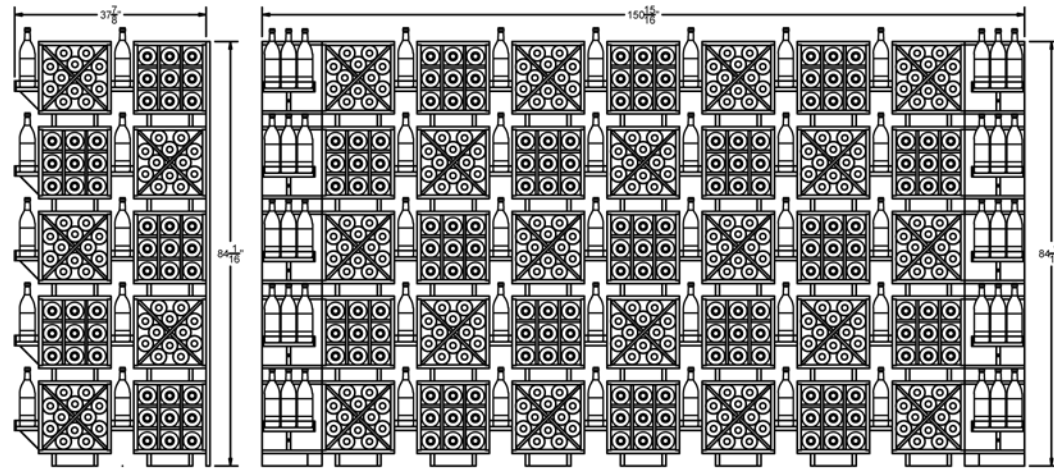

ELEVATION -A-

ELEVATION -B-

ELEVATION -C-  
-E- IS MIRROR

ELEVATION -D-

85 INDUSTRIAL PARK DRIVE  
DOVER, NH 03820  
P 603-285-0400 F 603-285-0420